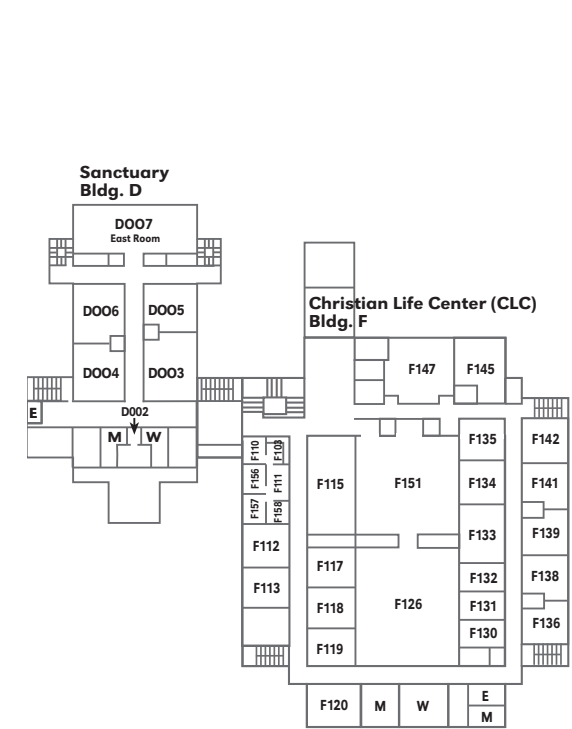

Upper Level

Higher Ground (HG)

Main Level

Higher Ground (HG)

Lower Level

Index

- B201b Minister of Music Office
- B202 Business Administrator Office
- B203a Minister of Children Office
- B204a Facilities Manager Office
- B204b Minister of Evangelism Office
- B205 Conference Room
- B206b Minister of Missions Office
- B207 Minister of Youth Office
- B208 Minister of Discipleship Office
- B210 Associate Pastor's Office

Index

- B102 Lula Dobbs Hall
- B103 Church Office
- B104 Senior Pastor's Secretary Office
- B106 Church Secretary Office
- B107 Local Missions Office
- B108 Senior Pastor's Office
- F230 Aerobics
- F208 Main Level Registration Desk
- F209 Minister of Recreation Office
- F213 Media Center
- F214 Bride's Room
- F216 Wedding Coordinator Office
- F218 Multipurpose Room

Index

- D002 Mother's Morning Out Director
- F103 Lower Level Registration Desk
- F110 Nursery Director
- F111 Reception Area
- F156 Preschool Director
- F126 Multipurpose Preschool Play & Assembly Room
- F157 Lunch Bunch Director
- F151 Multipurpose Play Area/ Lunch Bunch Room
- F158 Conference Room