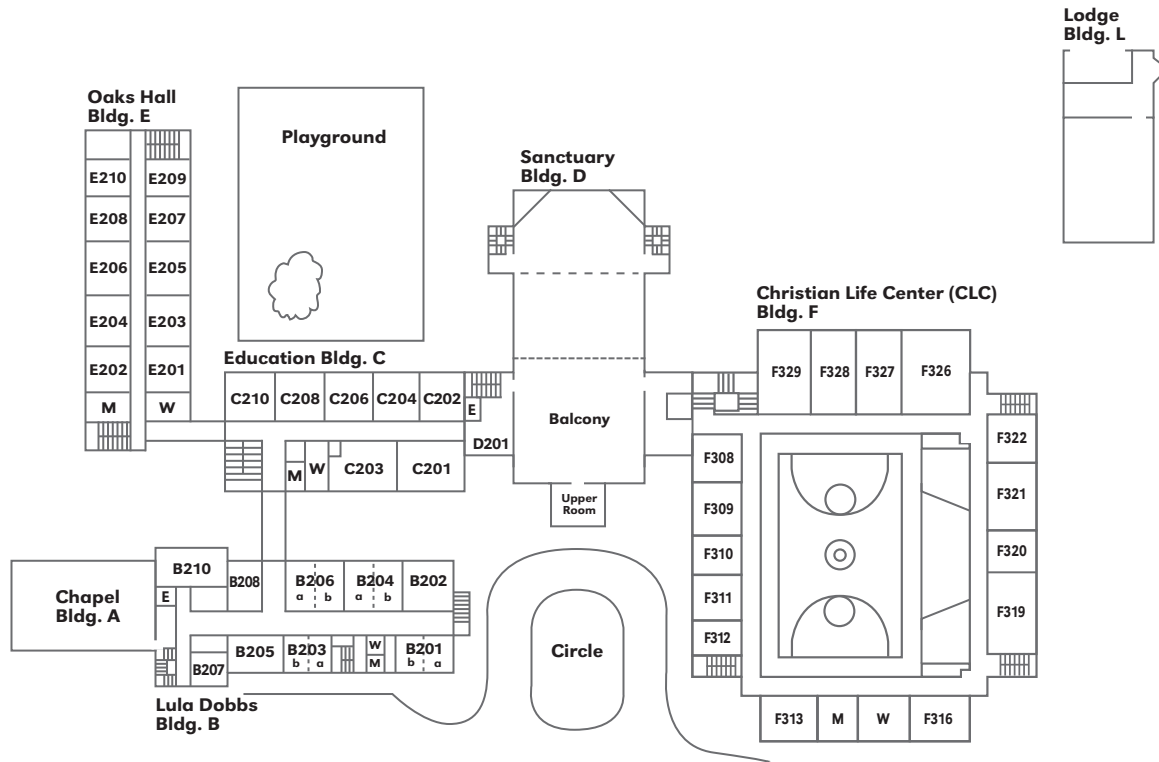

Upper Level

Higher Ground (HG)

Main Level

Higher Ground (HG)

Lower Level

Index

- B201b Minister of Music Office
- B202 Business Administrator Office
- B203a Minister of Children Office
- B204a Facilities Manager Office
- B204b Minister of Evangelism Office
- B205 Conference Room
- B206b Minister of Missions Office
- B207 Minister of Youth Office
- B208 Minister of Discipleship Office
- B210 Associate Pastor's Office

Index

- B102 Lula Dobbs Hall
- B103 Church Office
- B104 Senior Pastor's Secretary Office
- B106 Church Secretary Office
- B107 Local Missions Office
- B108 Senior Pastor's Office
- F230 Aerobics
- F208 Main Level Registration Desk
- F209 Minister of Recreation Office
- F213 Media Center
- F214 Bride's Room
- F216 Wedding Coordinator Office
- F218 Multipurpose Room

Index

- D002 Mother's Morning Out Director
- F103 Lower Level Registration Desk
- F110 Nursery Director
- F111 Reception Area
- F156 Preschool Director
- F126 Multipurpose Preschool Play & Assembly Room
- F157 Lunch Bunch Director
- F151 Multipurpose Play Area/ Lunch Bunch Room
- F158 Conference Room