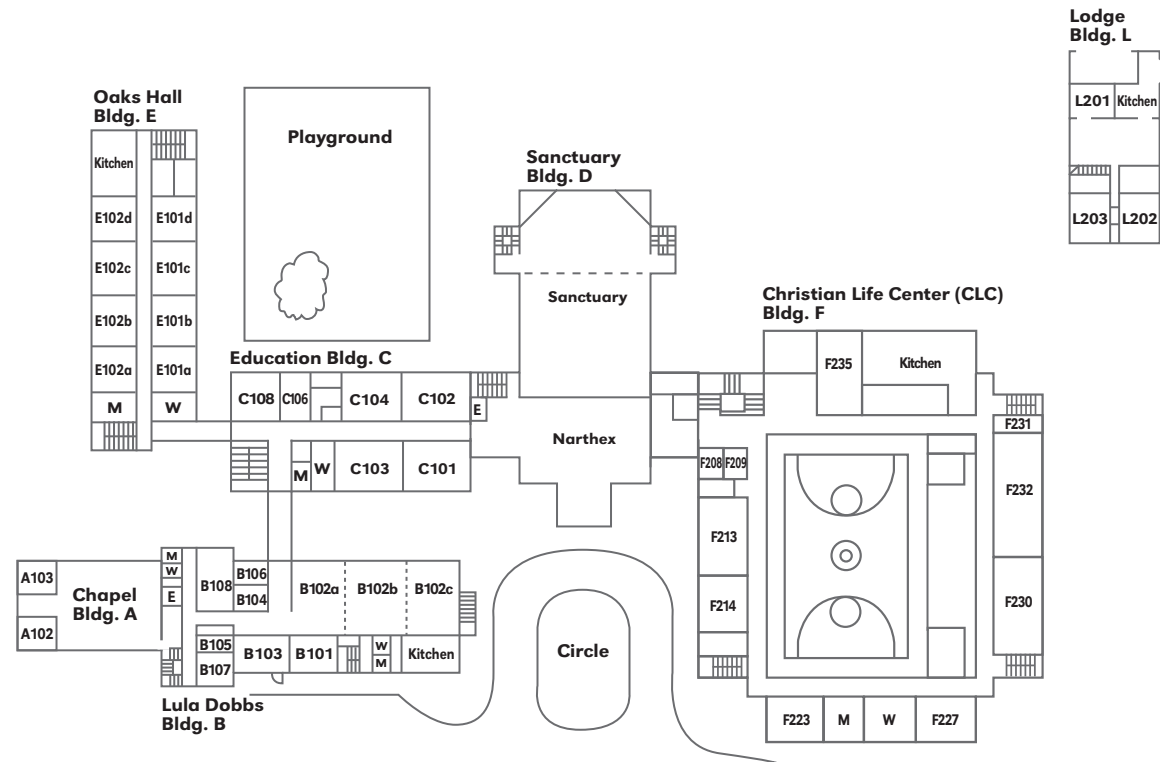

Upper Level

Higher Ground (HG)

Main Level

Higher Ground (HG)

Lower Level

Index

- B201b Minister of Music Office
- B202 Business Administrator Office
- B203a Minister of Children Office
- B204a Facilities Manager Office
- B204b Minister of Evangelism Office
- B205 Conference Room
- B206b Minister of Missions Office
- B207 Minister of Youth Office
- B208 Minister of Discipleship Office
- B210 Associate Pastor's Office

Index

- B102 Lula Dobbs Hall
- B103 Church Office
- B104 Senior Pastor's Secretary Office
- B106 Church Secretary Office
- B107 Local Missions Office
- B108 Senior Pastor's Office
- F230 Aerobics
- F208 Main Level Registration Desk
- F209 Minister of Recreation Office
- F213 Media Center
- F214 Bride's Room
- F216 Wedding Coordinator Office
- F218 Multipurpose Room

Index

- D002 Mother's Morning Out Director
- F103 Lower Level Registration Desk
- F110 Nursery Director
- F111 Reception Area
- F156 Preschool Director
- F126 Multipurpose Preschool Play & Assembly Room
- F157 Lunch Bunch Director
- F151 Multipurpose Play Area/ Lunch Bunch Room
- F158 Conference Room